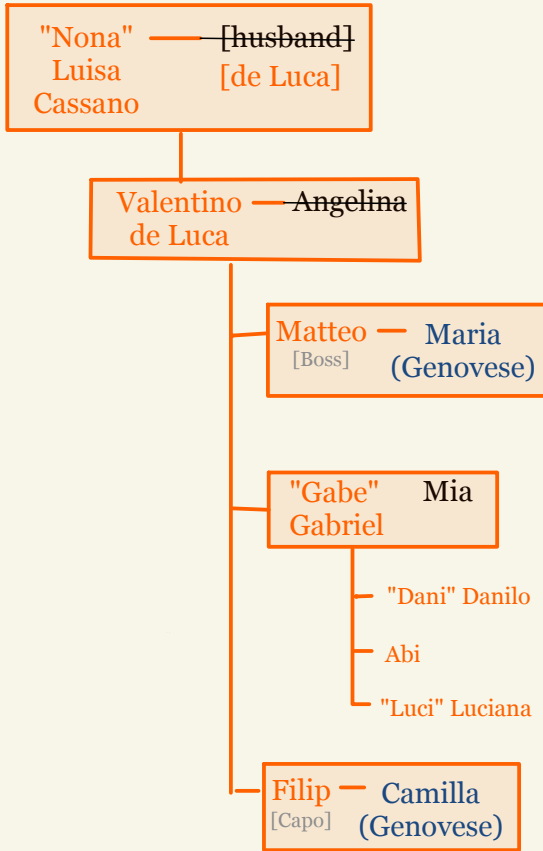

# The Gallo Family

## Other Members

Frank Alanzo [Capo]

Tommy [Capo]

~~Stefano Mariano [Capo]~~

~~'Rico' Frederico Bianchi [Soldier]~~

~~Angelo Sartori [Boss]~~

~~'Gio'~~