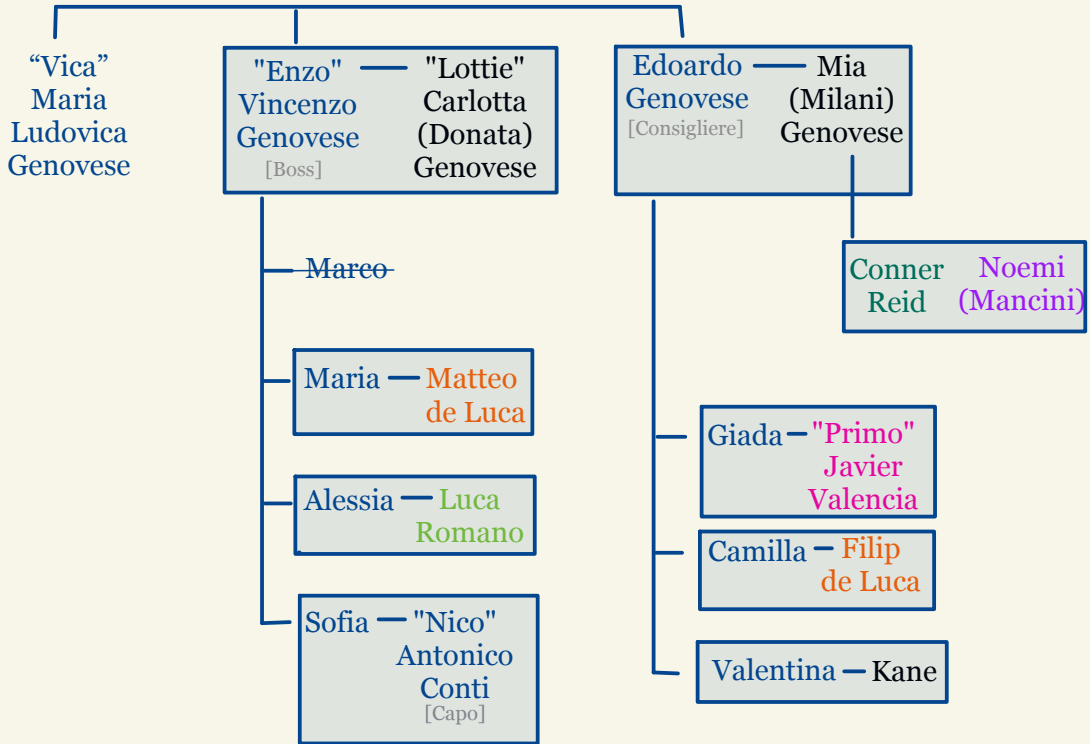

The Lucciano Family

The Five Families Series

Other Members

— "Sal" Salvatore Amato [Underboss]

"Leo" Leonardo Esposito [Soldier]

"Gabe" Gabriele Fiore [Capo]

"Tony" Antonio Pellegrini [Capo]

Associates

Tamir Hofi — Emily